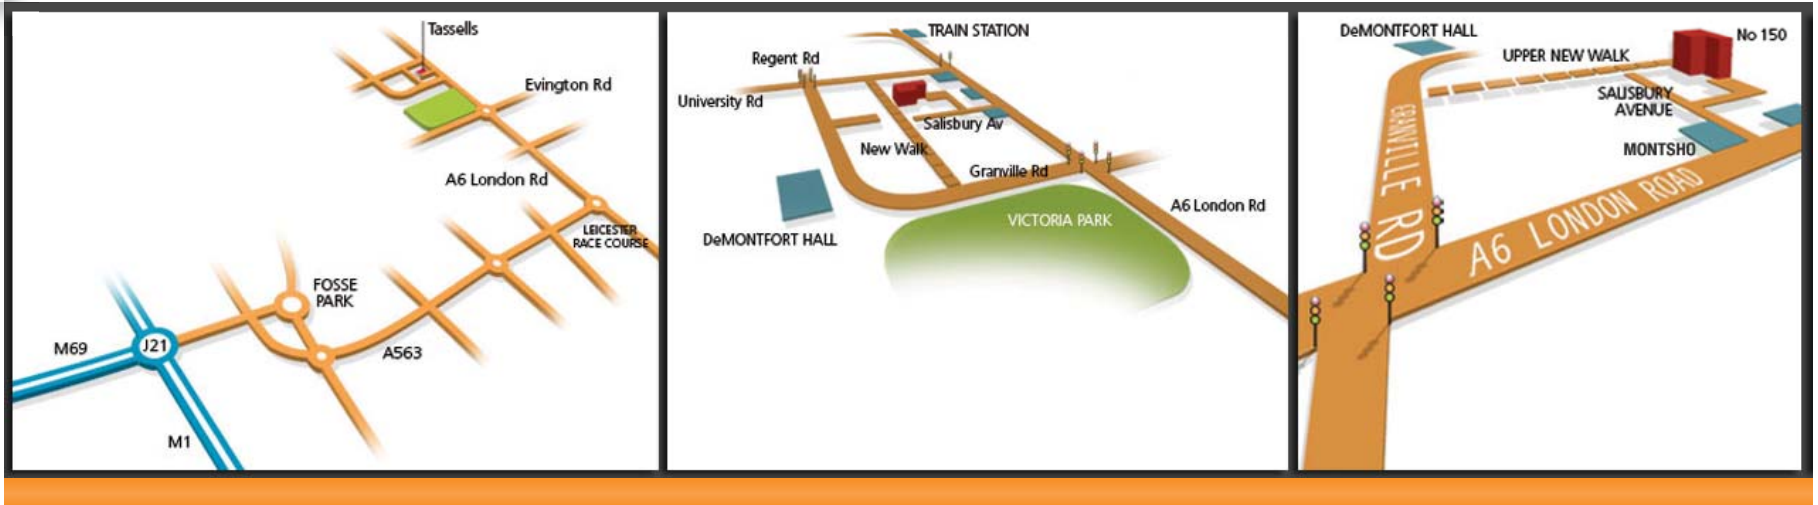

directions

directions via car

- Head towards Fosse Park from the motorway.
- Turn right at the roundabout onto the B4114 heading towards Enderby.
- At the first major set of traffic lights turn left onto the A563.
- Continue on this road for approximately 5 miles until you come to the Race Course. Turn left onto London Road.
- Drive along this road until you come to a set of traffic lights by Victoria Park (on your left).
- Carry on down London Road for about 30 metres until you see Salisbury Avenue, a little side street to your left situated between Montsho hairdressers and Shay's Newsagents.
- Go down here and turn right onto the cobbled road. Our car park is the second on the left.

directions via train

On arrival at Leicester Train Station:

- Exit train station, turning left onto London Road.
- Walk up the hill away from the city centre.
- Cross onto the right-hand side of the road and continue up the hill and then right at University Road.
- After around 30 metres you come to Upper New Walk. Turn left.
- We are situated two doors up from the nursery on the left-hand side.